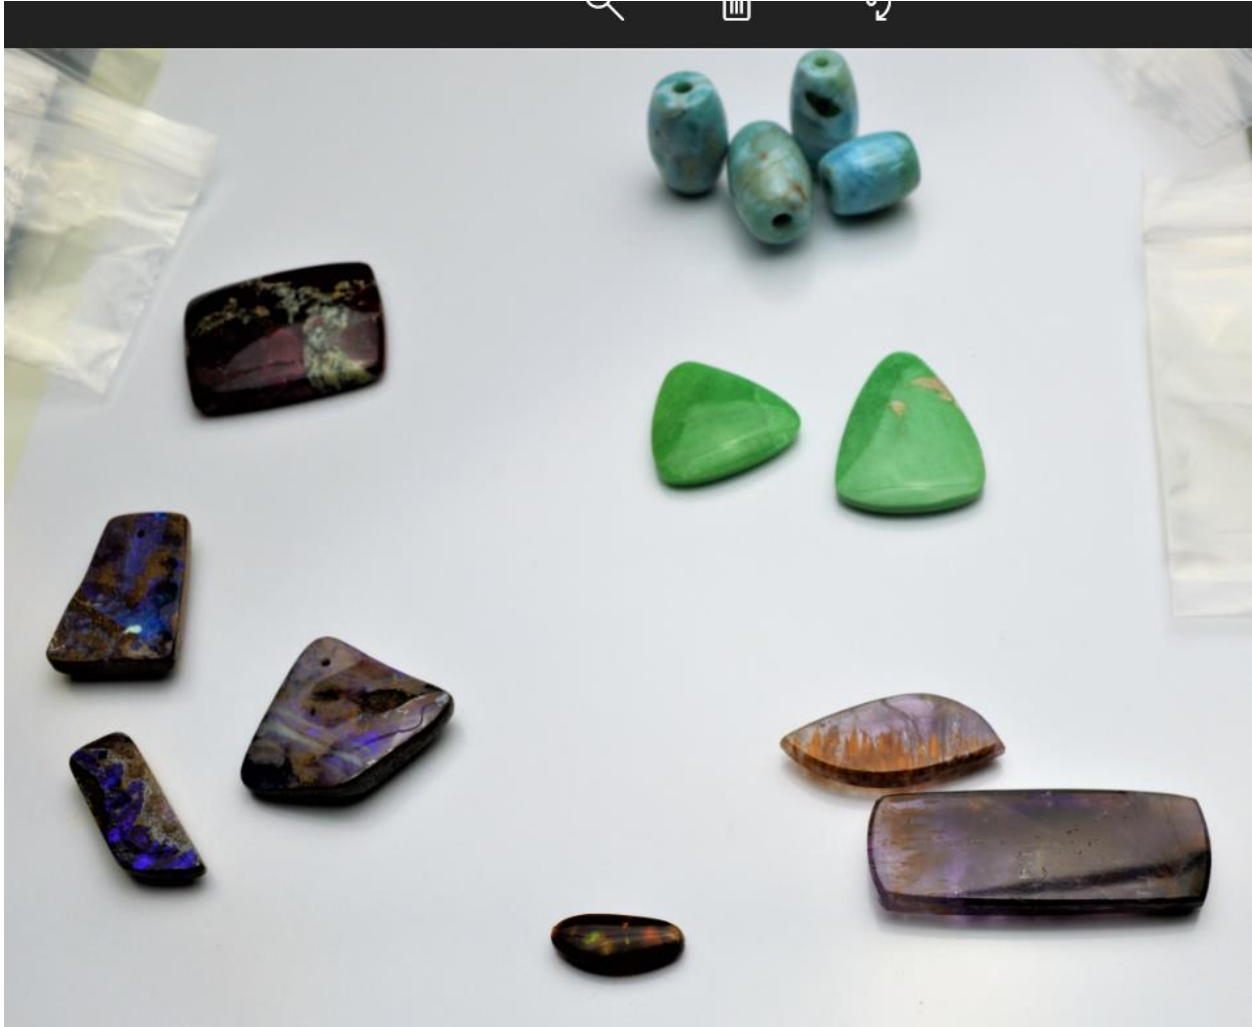

varsite 2-$74, boulder opals 3-$60, barrels of larimar 4-$53.04, amethyst biocolor 2-$36, eduialyte red-rose $25,